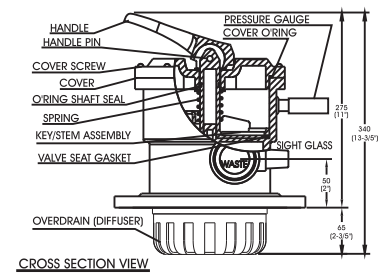

Effective Dirt Removal

Uses specially graded media to remove dirt and debris from pool water.

Continuous Automatic Filtration

Water flows through the media bed, capturing particles and returning clean water to the pool in a continuous cycle.

Easy Backwashing

Reverse flow backwashes the media, flushing trapped dirt out via the waste line for efficient cleaning.

Rinse Cycle

After backwashing, rinsing settles the media and clears remaining debris before resuming normal filtration.

Multiport Valve

Operating Limits

Model	2.5bar
Maximum water temperature	43°C
Operating Pressure	2.5bar
Maximum Pressure	4 obar

Warranty

Fittings	1 year
Filter Tank	10 Years

Dimensions