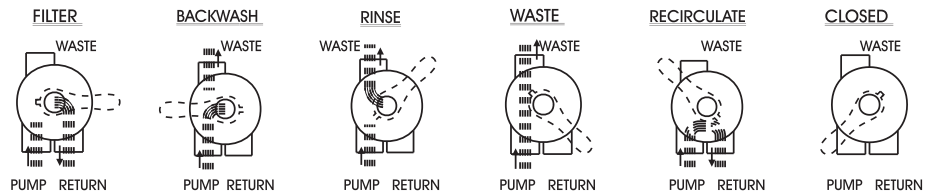

Effective Dirt Removal

Uses specially graded media to remove dirt and debris from pool water.

Continuous Automatic Filtration

Water flows through the media bed, capturing particles and returning clean water to the pool in a continuous cycle.

Easy Backwashing

Reverse flow backwashes the media, flushing trapped dirt out via the waste line for efficient cleaning.

Rinse Cycle

After backwashing, rinsing settles the media and clears remaining debris before resuming normal filtration.

Multiport Valve

Operating Limits

Model	2.5bar
Maximum water temperature	43°C
Operating Pressure	2.5bar
Maximum Pressure	4 obar

Warranty

Fittings	1 year
Filter Tank	10 Years

Dimensions