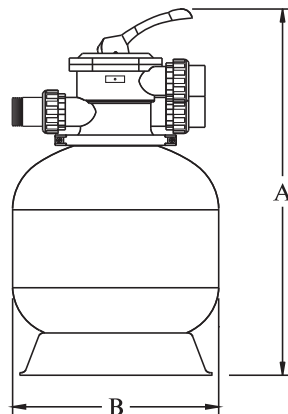

MODEL	FILTRATION AREA (M²)	HEIGHT A(MM)	DIAMETER B(MM)	VALVE (MM)	MEDIA (bags)
BWTES21	0.24	840	550	40	5
BWTES25/40	0.33	960	650	40	8
BWTES25/50	0.33	1027	635	50	8
BWTES28	0.38	1025	700	50	12
BWTES30	0.5	1200	800	50	20
BWTES36	0.64	1300	900	50	25