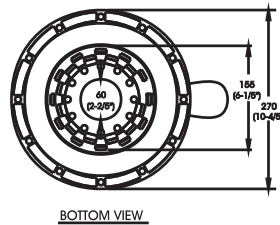

Effective Dirt Removal

Uses specially graded media to remove dirt and debris from pool water.

Continuous Automatic Filtration

Water flows through the media bed, capturing particles and returning clean water to the pool in a continuous cycle.

Easy Backwashing

Reverse flow backwashes the media, flushing trapped dirt out via the waste line for efficient cleaning.

Rinse Cycle

After backwashing, rinsing settles the media and clears remaining debris before resuming normal filtration.

Multiport Valve

Operating Limits

Model	2.5bar
Maximum water temperature	43°C
Operating Pressure	2.5bar
Maximum Pressure	4 obar

Warranty

Fittings	1 year
Filter Tank	10 Years

Dimensions